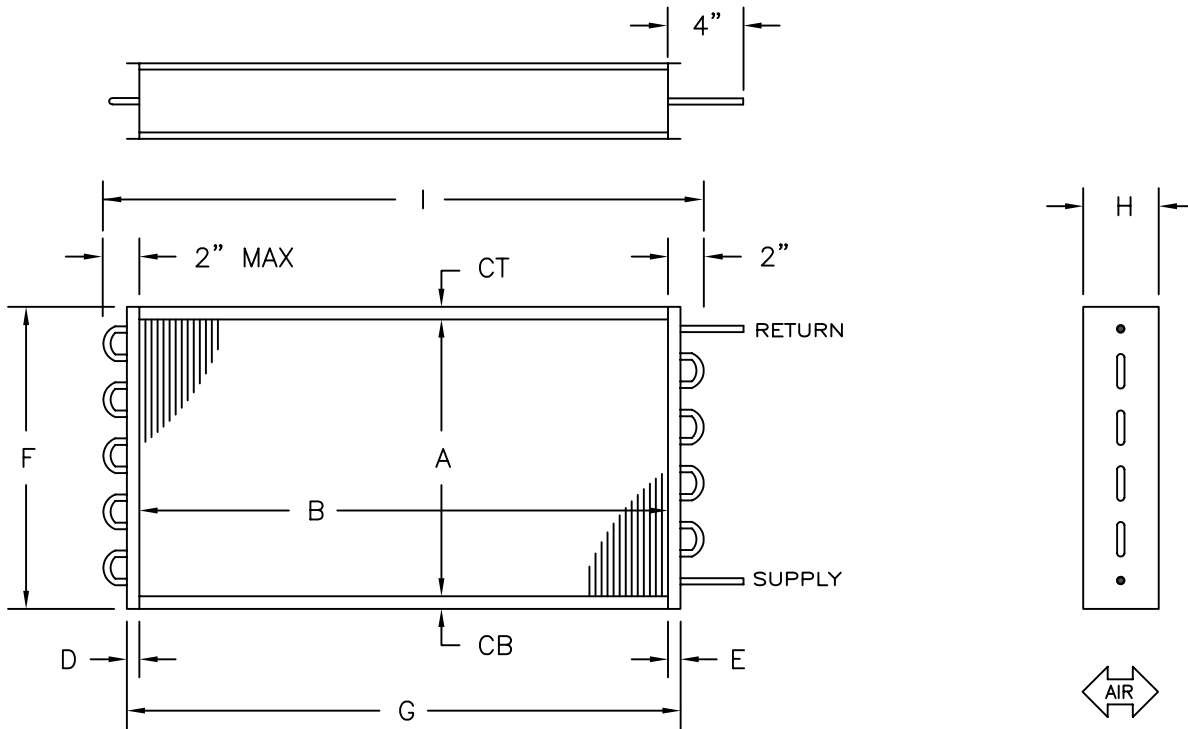

Diversified Heat Transfer, Inc

Lindy Coil Central Water Heaters*
Lindy Heat Exchangers*DHT Heating & Cooling Coils
(P) 718-386-6666 (F) 718-386-7809
www.dhtnet.com

ROWS:	1	FINS:	1/2 - 8 thru 14 5/8 - 6 thru 14

TUBE WALL		FINS		CASING
1/2 OD	5/8 OD	1/2 OD	5/8 OD	
.017	.020	.006AL	.008AL	16ga GV
.025	.025	.006CU	.010AL	
	.035	.006CU	.006CU	16ga SS
	.049		.008CU	
			.010CU	

ITEM	SUPPLY	RETURN	CONNECTIONS
1-4	1/2"	1/2"	MPT/COPPER

DIMENSIONAL DATA IN INCHES

	QTY	ROWS	FPI	A	B	CT	CB	D	E	F	G	H	I
1													
2													
3													
4													

MODEL NO.				CUST.				TAG:					
1				REP.				PURCHASE ORDER NO.					
2				APP		PRINTS		DATE		SHOP ORDER NO.			
3				FOR APPROVAL				DRAWING NO.					
4				FOR RECORD				WC8-					

WATER COIL