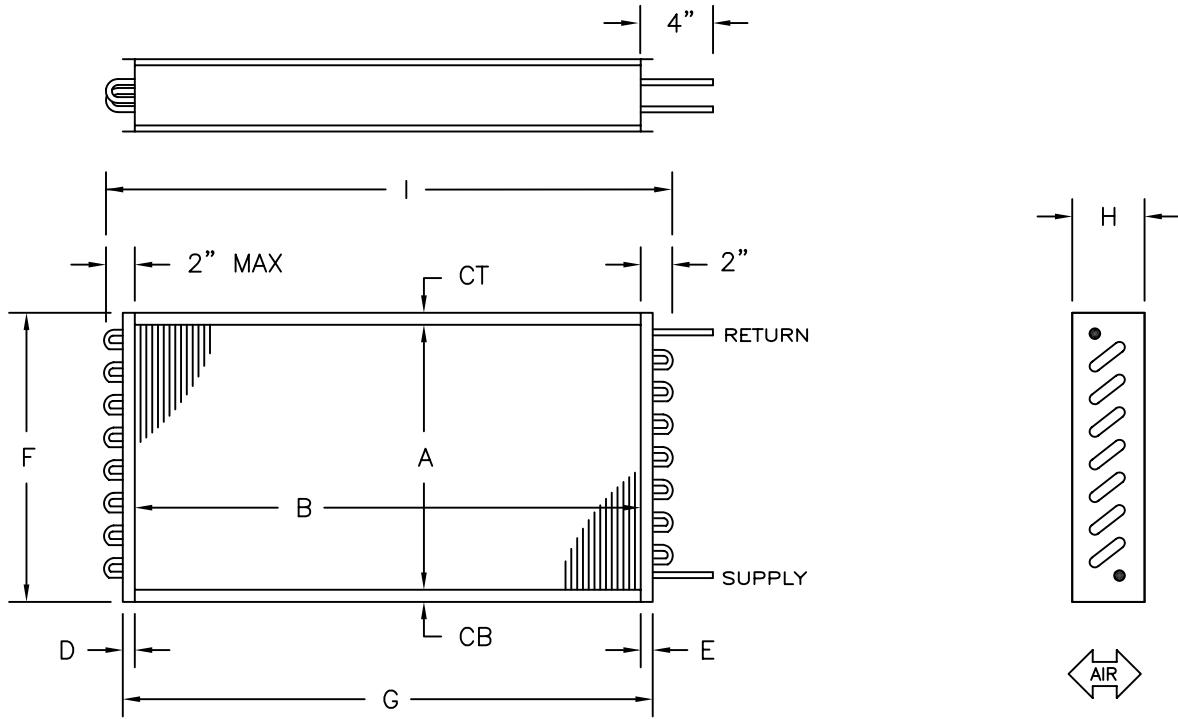

Diversified Heat Transfer, Inc

Lindy Coil Central Water Heaters\*  
Lindy Heat Exchangers\*DHT Heating & Cooling Coils  
(P) 718-386-6666 (F) 718-386-7809  
www.dhtnet.com

ROWS:	2	FINS:	1/2 - 8 thru 14 5/8 - 6 thru 14
-------	---	-------	------------------------------------

TUBE WALL		FINS		CASING
1/2 OD	5/8 OD	1/2 OD	5/8 OD	
.017	.020	.006AL	.008AL	16ga GV
.025	.025		.010AL	
	.035	.006CU	.006CU	16ga SS
	.049		.008CU	
			.010CU	

ITEM	SUPPLY	RETURN	CONNECTIONS
1-4	1/2"	1/2"	MPT/COPPER

DIMENSIONAL DATA IN INCHES

	QTY	ROWS	FPI	A	B	CT	CB	D	E	F	G	H	I
1													
2													
3													
4													

MODEL NO.				CUST.				TAG:			
1				REP.				PURCHASE ORDER NO.			
2				APP	PRINTS	DATE		SHOP ORDER NO.			
3				FOR APPROVAL		DRAWING NO.		<b>WATER COIL</b>			
4				FOR RECORD		<b>WC9-</b>					