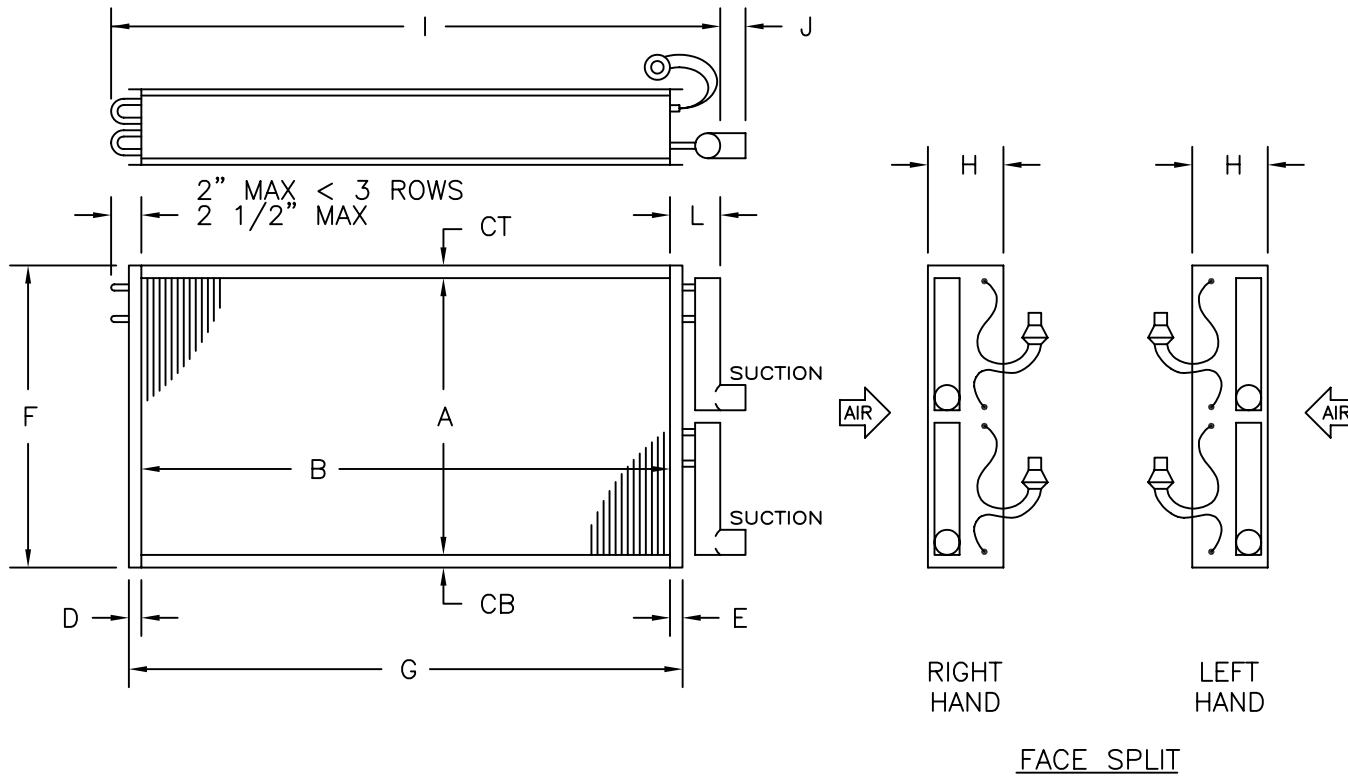

Diversified Heat Transfer, Inc
 Lindy Coil Central Water Heaters*Lindy Heat Exchangers*DHT Heating & Cooling Coils
 (P) 718-386-6666 (F) 718-386-7809
 www.dhtnet.com

ROWS: 2, 3, 4, 5, 6, 8, 10, 12	FINS: 1/2 - 8 thru 14 5/8 - 6 thru 14
--------------------------------------	---

TUBE WALL		FINS		CASING
1/2 OD	5/8 OD	1/2 OD	5/8 OD	
.017	.020	.006AL	.008AL	16ga GV
	.025	.006CU	.006CU	
		.008CU	.010CU	16ga SS

HEADERS & TUBES - COPPER ONLY

ITEM	SUCTION	CONNECTIONS
1		COPPER
2		SWT
3		
4		

DIMENSIONAL DATA IN INCHES

	QTY	ROWS	FPI	A	B	CT	CB	D	E	F	G	H	I	J	L
1															
2															
3															
4															

MODEL NO.				CUST.				TAG:			
1				REP.				PURCHASE ORDER NO.			
2				APP	PRINTS	DATE		SHOP ORDER NO.			
3				FOR APPROVAL		DRAWING NO.		DX COIL			
4				FOR RECORD		DX2-					