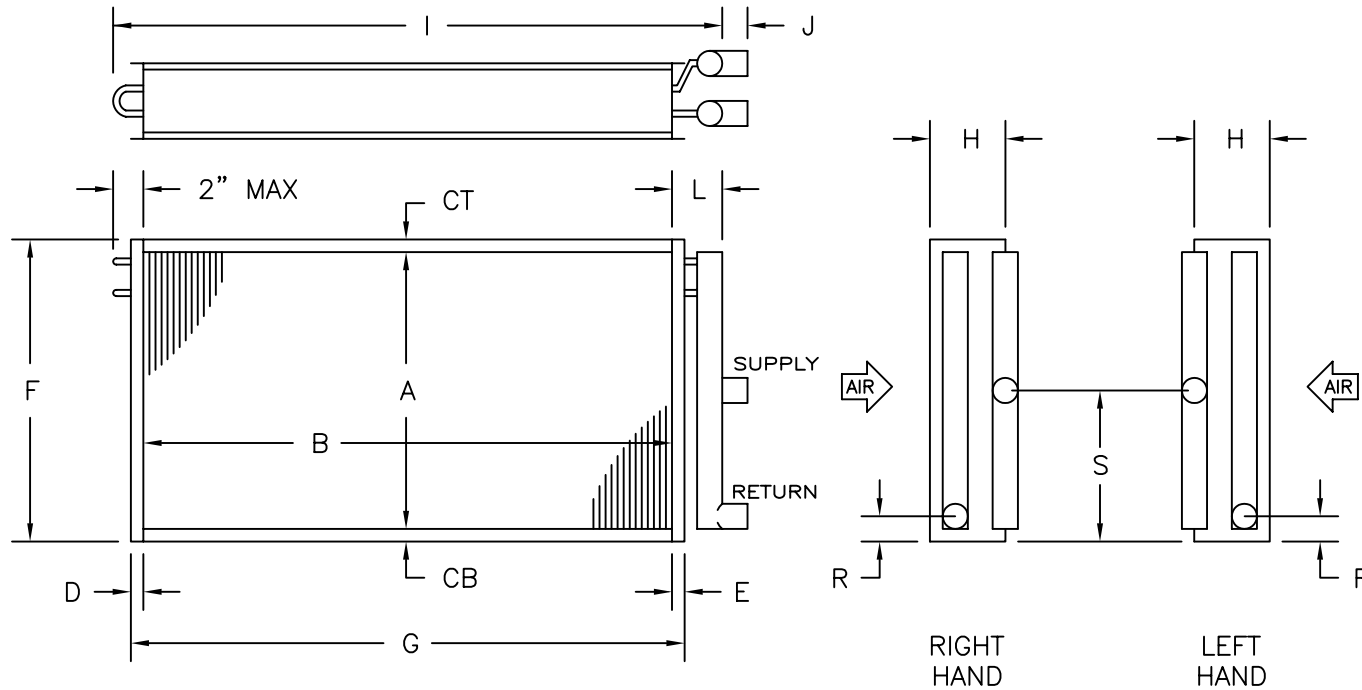

Diversified Heat Transfer, Inc
Lindy Coil Central Water Heaters*Lindy Heat
Exchangers*DHT Heating & Cooling Coils
(P) 718-386-6666 (F) 718-386-7809
www.dhtnet.com

ROWS: 1, 2 ONLY	FINS: 5/8 - 6 thru 14

TUBE WALL	FINS	CASING
5/8 OD	5/8 OD	
.025	.008AL	16ga GV
.035	.010AL	16ga SS
.049	.006CU	
	.008CU	
	.010CU	

HEADERS & TUBES - COPPER ONLY

ITEM	SUPPLY	RETURN	CONNECTIONS	
1			RED BRASS	COPPER
2			MPT	MPT
3				FPT
4				SWT

DIMENSIONAL DATA IN INCHES

	QTY	ROWS	FPI	A	B	CT	CB	D	E	F	G	H	I	J	L	S	R
1																	
2																	
3																	
4																	

MODEL NO.				CUST.				TAG:					
1				REP.				PURCHASE ORDER NO.					
2				APP	PRINTS	DATE		SHOP ORDER NO.					
3				FOR APPROVAL		DRAWING NO.			STANDARD STM				
4				FOR RECORD		SS2-