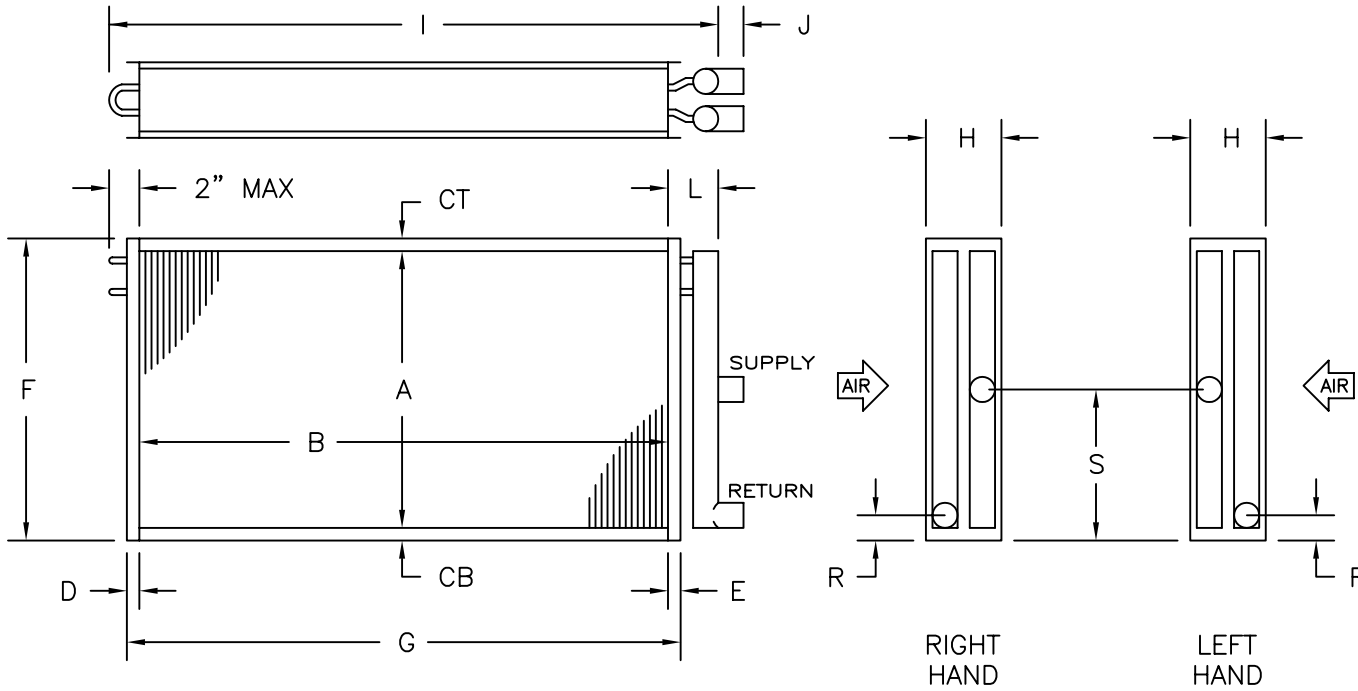

Diversified Heat Transfer, Inc
Lindy Coil Central Water Heaters*Lindy Heat Exchangers*DHT Heating & Cooling Coils
(P) 718-386-6666 (F) 718-386-7809
www.dhtnet.com

ROWS: 1, 2 ONLY	FINS: 5/8 - 6 thru 14

TUBE WALL	FINS	CASING
5/8 OD	5/8 OD	
.025	.008AL	16ga GV
.035	.010AL	16ga SS
.049	.006CU	
	.008CU	
	.010CU	

HEADERS & TUBES - COPPER ONLY

ITEM	SUPPLY	RETURN	CONNECTIONS	
1			RED BRASS	COPPER
2			MPT	MPT
3				FPT
4				SWT

DIMENSIONAL DATA IN INCHES

	QTY	ROWS	FPI	A	B	CT	CB	D	E	F	G	H	I	J	L	S	R
1																	
2																	
3																	
4																	

MODEL NO.				CUST.				TAG:					
1				REP.				PURCHASE ORDER NO.					
2				APP		PRINTS		DATE		SHOP ORDER NO.			
3				FOR APPROVAL		DRAWING NO.		STANDARD STM					
4				FOR RECORD		SS1-