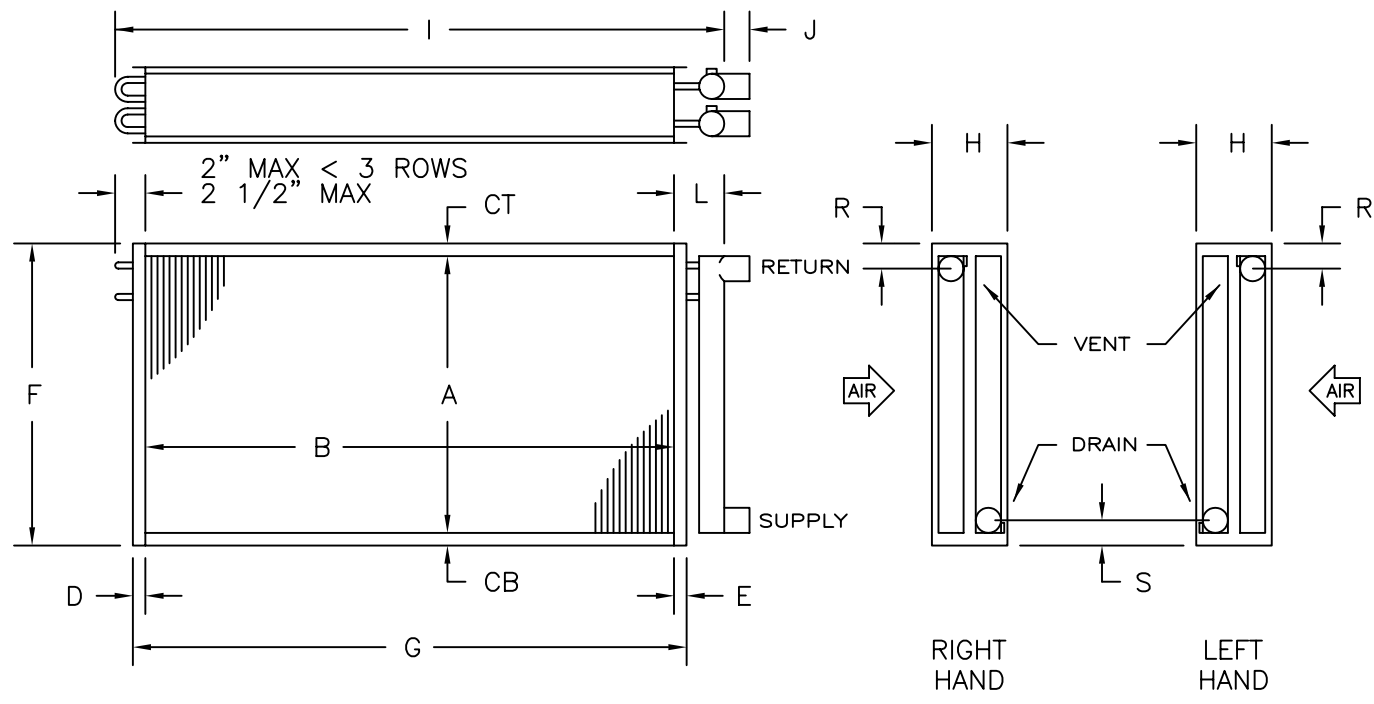

Diversified Heat Transfer, Inc
Lindy Coil Central Water Heaters*Lindy Heat Exchangers*DHT Heating & Cooling Coils
(P) 718-386-6666 (F) 718-386-7809
www.dhtnet.com

ROWS: 1, 2, 3, 4, 5 6, 8, 10, 12	FINS: 1/2 - 8 thru 14 5/8 - 6 thru 14

TUBE WALL		FINS		CASING
1/2 OD	5/8 OD	1/2 OD	5/8 OD	
.017	.020	.006AL	.008AL	16ga GV
.025	.025	.006CU	.006CU	
	.035	.006CU	.008CU	16ga SS
	.049	.010CU	.010CU	

HEADERS & TUBES - COPPER ONLY

ITEM	SUPPLY	RETURN	CONNECTIONS	
1			RED BRASS	COPPER
2			MPT	MPT
3				FPT
4				SWT

DIMENSIONAL DATA IN INCHES

	QTY	ROWS	FPI	A	B	CT	CB	D	E	F	G	H	I	J	L	S	R
1																	
2																	
3																	
4																	

MODEL NO.				CUST.				TAG:					
1				REP.				PURCHASE ORDER NO.					
2				APP		PRINTS		DATE		SHOP ORDER NO.			
3				FOR APPROVAL		DRAWING NO.		WATER COIL					
4				FOR RECORD		WC1-