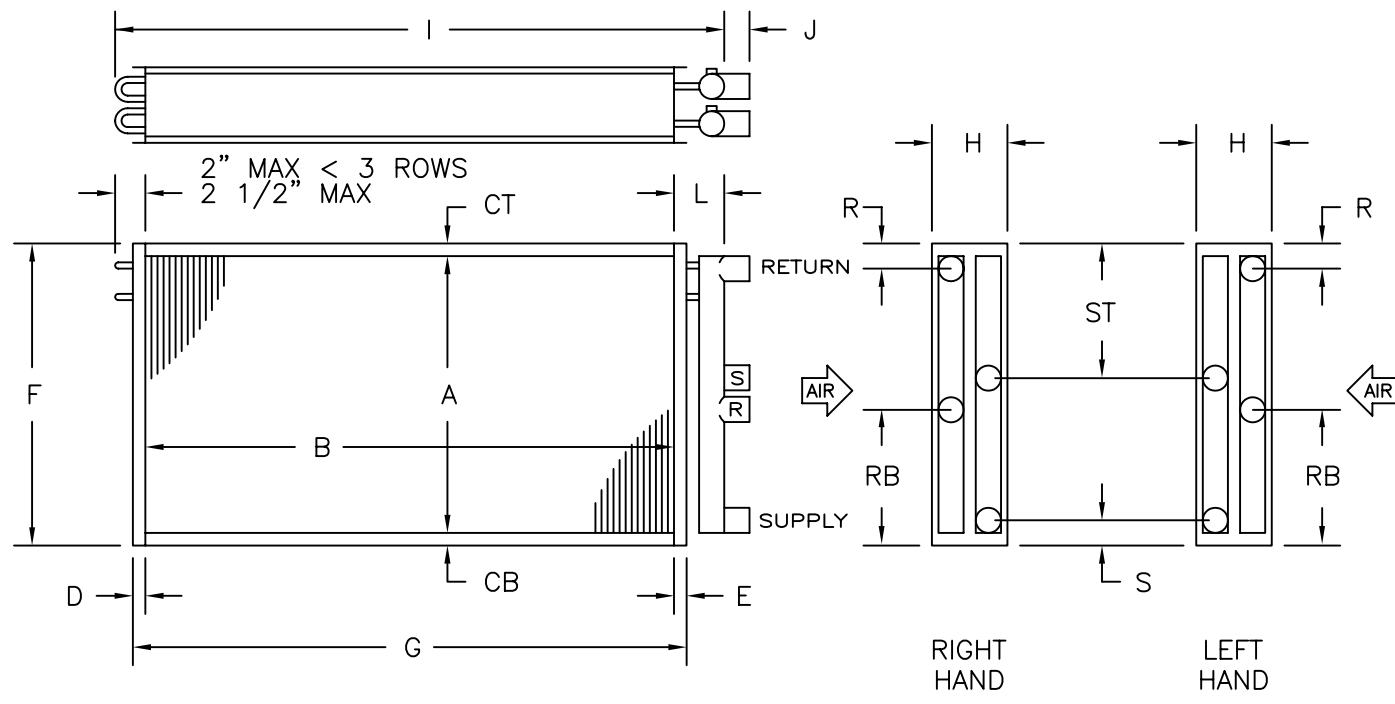

Diversified Heat Transfer, Inc
Lindy Coil Central Water Heaters*Lindy Heat Exchangers*DHT Heating & Cooling Coils
(P) 718-386-6666 (F) 718-386-7809
www.dhtnet.com

ROWS: 1, 2, 3, 4, 5 6, 8, 10, 12	FINS: 1/2 - 8 thru 14 5/8 - 6 thru 14

TUBE WALL		FINS		CASING
1/2 OD	5/8 OD	1/2 OD	5/8 OD	
.017	.020	.006AL	.008AL	16ga GV
.025	.025	.006CU	.006CU	
	.035	.006CU	.008CU	16ga SS
	.049	.010CU	.010CU	

HEADERS & TUBES - COPPER ONLY

ITEM	SUPPLY	RETURN	CONNECTIONS	
1			RED BRASS	COPPER
2			MPT	MPT
3				FPT
4				SWT

DIMENSIONAL DATA IN INCHES

	QTY	ROWS	FPI	A	B	CT	CB	D	E	F	G	H	I	J	L	S	R	ST	RB
1																			
2																			
3																			
4																			

MODEL NO.				CUST.				TAG:			
1				REP.				PURCHASE ORDER NO.			
2				APP	PRINTS	DATE		SHOP ORDER NO.			
3				FOR APPROVAL		DRAWING NO.		WATER COIL			
4				FOR RECORD		WC7-