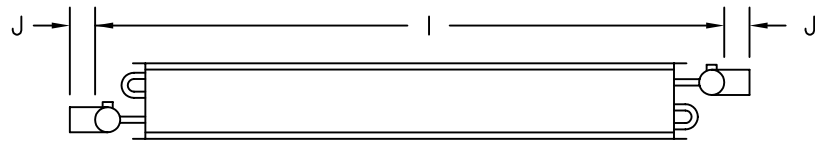

Diversified Heat Transfer, Inc  
 Lindy Coil Central Water Heaters\*Lindy Heat Exchangers\*DHT Heating & Cooling Coils  
 (P) 718-386-6666 (F) 718-386-7809  
 www.dhtnet.com

ROWS: 3, 4, 5, 6 8, 10, 12	FINS: 1/2 - 8 thru 14 5/8 - 6 thru 14
----------------------------------	---

TUBE WALL		FINS		CASING
1/2 OD	5/8 OD	1/2 OD	5/8 OD	
.017	.020	.006AL	.008AL	16ga GV
.025	.025	.006CU	.006CU	
	.035	.006CU	.008CU	16ga SS
	.049	.010CU	.010CU	

HEADERS & TUBES - COPPER ONLY

ITEM	SUPPLY	RETURN	CONNECTIONS	
1			RED BRASS	COPPER
2			MPT	MPT
3				FPT
4				SWT

DIMENSIONAL DATA IN INCHES

	QTY	ROWS	FPI	A	B	CT	CB	D	E	F	G	H	I	J	L	S	R
1																	
2																	
3																	
4																	

MODEL NO.								CUST.					TAG:							
1								REP.					PURCHASE ORDER NO.							
2								APP		PRINTS		DATE			SHOP ORDER NO.					
3								FOR APPROVAL			DRAWING NO.					<b>WATER COIL</b>				
4								FOR RECORD			WC5-									