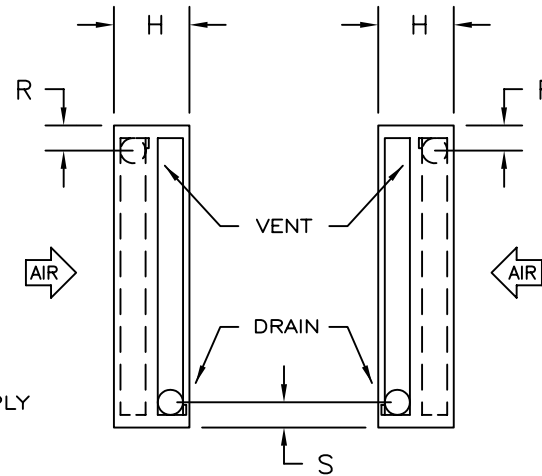

Diversified Heat Transfer, Inc  
 Lindy Coil Central Water Heaters\*Lindy Heat Exchangers\*DHT Heating & Cooling Coils  
 (P) 718-386-6666 (F) 718-386-7809  
 www.dhtnet.com

ROWS: 3, 4, 5, 6 8, 10, 12	FINS: 1/2 - 8 thru 14 5/8 - 6 thru 14
----------------------------------	---

TUBE WALL		FINS		CASING
1/2 OD	5/8 OD	1/2 OD	5/8 OD	
.017	.020	.006AL	.008AL	16ga GV
.025	.025	.006CU	.006CU	
	.035	.006CU	.008CU	16ga SS
	.049	.010CU	.010CU	

HEADERS & TUBES - COPPER ONLY

ITEM	SUPPLY	RETURN	CONNECTIONS	
1			RED BRASS	COPPER
2			MPT	MPT
3				FPT
4				SWT

DIMENSIONAL DATA IN INCHES

	QTY	ROWS	FPI	A	B	CT	CB	D	E	F	G	H	I	J	L	S	R
1																	
2																	
3																	
4																	

MODEL NO.								CUST.					TAG:							
1								REP.					PURCHASE ORDER NO.							
2								APP		PRINTS		DATE			SHOP ORDER NO.					
3								FOR APPROVAL			DRAWING NO.					<b>WATER COIL</b>				
4								FOR RECORD			WC5-									