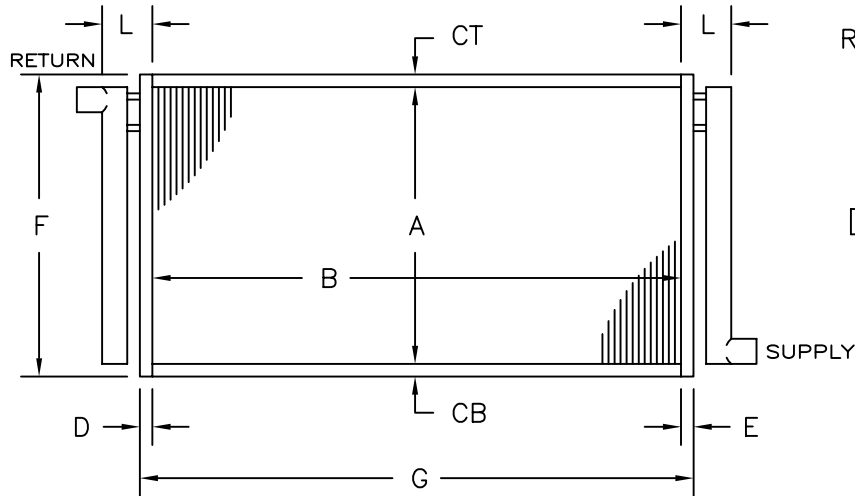

Diversified Heat Transfer, Inc  
 Lindy Coil Central Water Heaters\*Lindy Heat Exchangers\*DHT Heating & Cooling Coils  
 (P) 718-386-6666 (F) 718-386-7809  
 www.dhtnet.com

ROWS: 3, 4, 5, 6 8, 10, 12	FINS: 1/2 - 8 thru 14 5/8 - 6 thru 14
----------------------------------	---

TUBE WALL		FINS		CASING
1/2 OD	5/8 OD	1/2 OD	5/8 OD	
.017	.020	.006AL	.008AL	16ga GV
.025	.025	.006CU	.006CU	
	.035	.006CU	.008CU	16ga SS
	.049	.010CU	.010CU	

HEADERS & TUBES - COPPER ONLY

ITEM	SUPPLY	RETURN	CONNECTIONS	
1			RED BRASS	COPPER
2			MPT	MPT
3				FPT
4				SWT

DIMENSIONAL DATA IN INCHES

	QTY	ROWS	FPI	A	B	CT	CB	D	E	F	G	H	I	J	L	S	R
1																	
2																	
3																	
4																	

MODEL NO.								CUST.					TAG:							
1								REP.					PURCHASE ORDER NO.							
2								APP		PRINTS		DATE			SHOP ORDER NO.					
3								FOR APPROVAL			DRAWING NO.					<b>WATER COIL</b>				
4								FOR RECORD			WC5-									