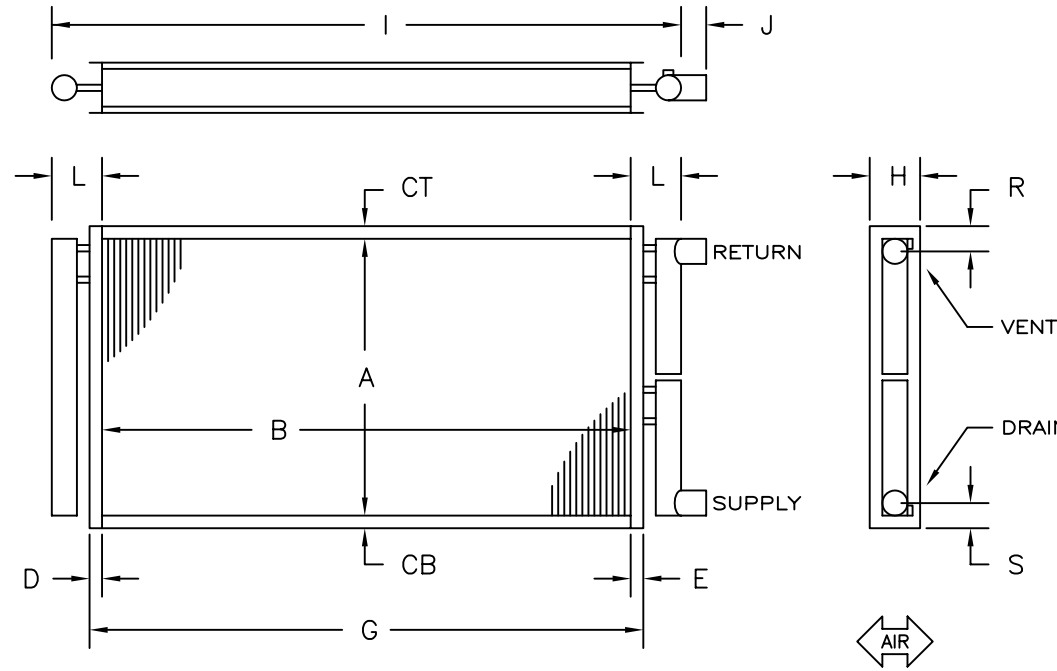

Diversified Heat Transfer, Inc
 Lindy Coil Central Water Heaters*Lindy Heat Exchangers*DHT Heating & Cooling Coils
 (P) 718-386-6666 (F) 718-386-7809
 www.dhtnet.com

ROWS: 1 & 2 - ONLY	FINS: 1/2 - 8 thru 14 5/8 - 6 thru 14
-----------------------	---

TUBE WALL		FINS		CASING
1/2 OD	5/8 OD	1/2 OD	5/8 OD	
.017	.020	.006AL	.008AL	16ga GV
.025	.025	.006CU	.006CU	
	.035	.006CU	.008CU	16ga SS
	.049		.010CU	

HEADERS & TUBES - COPPER ONLY

ITEM	SUPPLY	RETURN	CONNECTIONS	
1			RED BRASS	COPPER
2			MPT	MPT
3				FPT
4				SWT

DIMENSIONAL DATA IN INCHES

	QTY	ROWS	FPI	A	B	CT	CB	D	E	F	G	H	I	J	L	S	R
1																	
2																	
3																	
4																	

MODEL NO.				CUST.				TAG:					
1				REP.				PURCHASE ORDER NO.					
2				APP	PRINTS	DATE		SHOP ORDER NO.					
3				FOR APPROVAL		DRAWING NO.			WATER COIL				
4				FOR RECORD		WC3-							