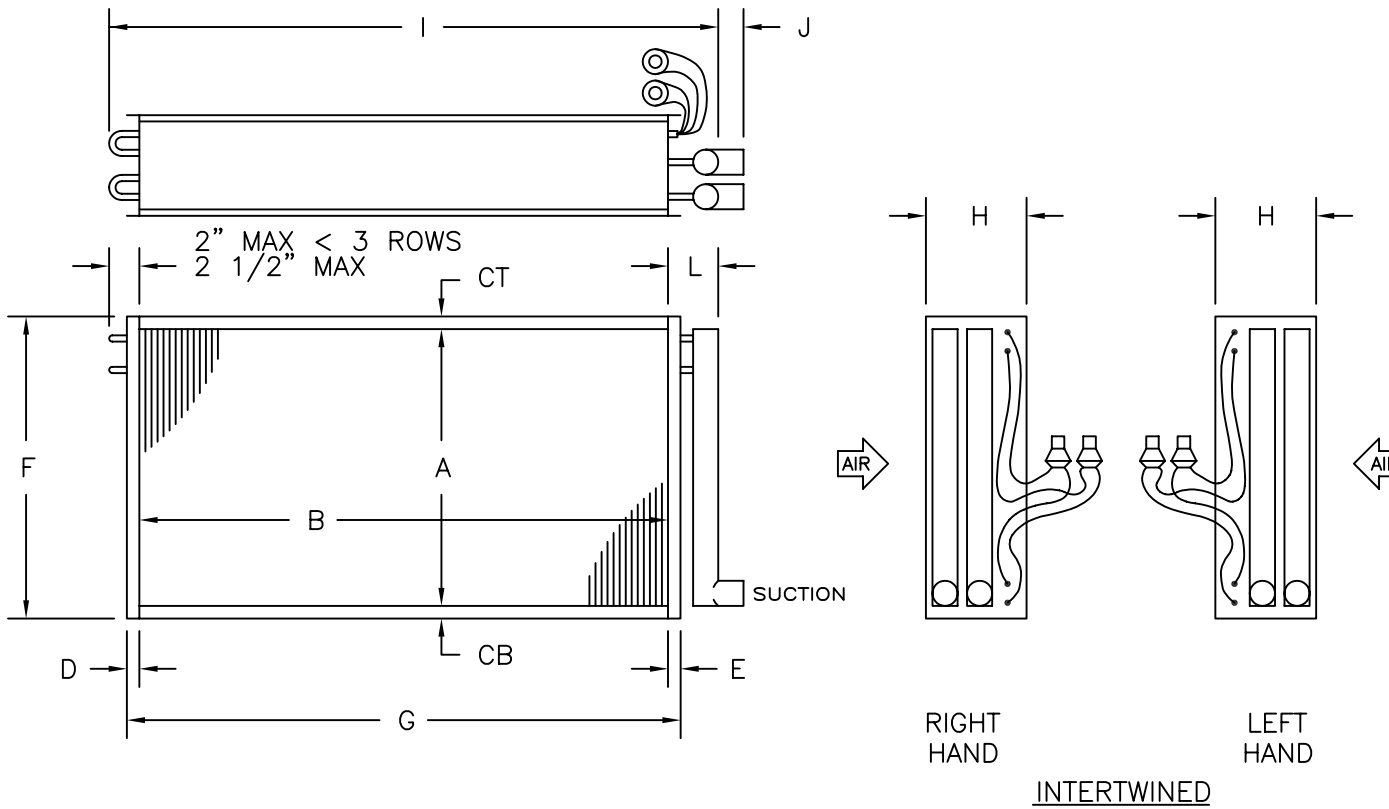

Diversified Heat Transfer, Inc
 Lindy Coil Central Water Heaters*Lindy Heat Exchangers*DHT Heating & Cooling Coils
 (P) 718-386-6666 (F) 718-386-7809
 www.dhtnet.com

ROWS: 2, 3, 4, 5, 6, 8, 10, 12	FINS: 1/2 - 8 thru 14 5/8 - 6 thru 14
--------------------------------------	---

TUBE WALL		FINS		CASING
1/2 OD	5/8 OD	1/2 OD	5/8 OD	
.017	.020	.006AL	.008AL	16ga GV
	.025	.006CU	.006CU	
		.006CU	.008CU	16ga SS
			.010CU	

HEADERS & TUBES - COPPER ONLY

ITEM	SUCTION	CONNECTIONS
1		COPPER
2		SWT
3		
4		

DIMENSIONAL DATA IN INCHES

	QTY	ROWS	FPI	A	B	CT	CB	D	E	F	G	H	I	J	L
1															
2															
3															
4															

MODEL NO.				CUST.				TAG:			
1				REP.				PURCHASE ORDER NO.			
2				APP	PRINTS	DATE		SHOP ORDER NO.			
3				FOR APPROVAL		DRAWING NO.		DX COIL			
4				FOR RECORD		DX3-					