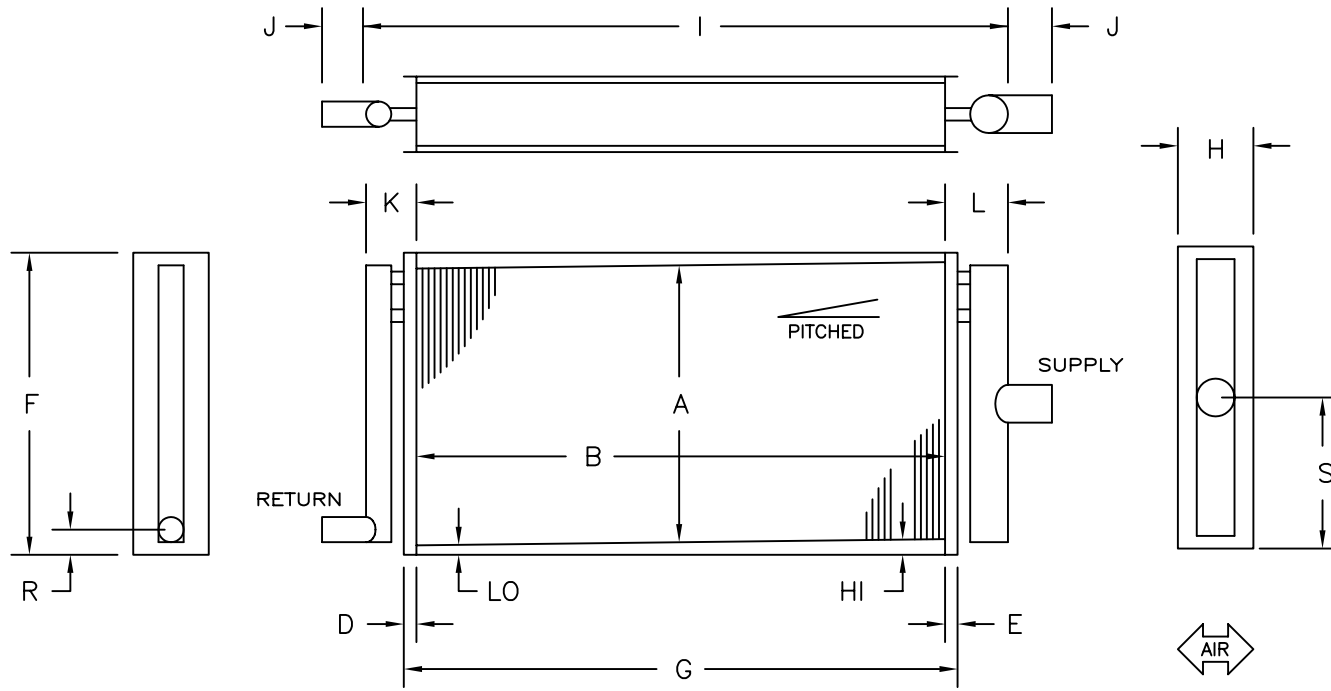

Diversified Heat Transfer, Inc  
 Lindy Coil Central Water Heaters\*Lindy Heat  
 Exchangers\*DHT Heating & Cooling Coils  
 (P) 718-386-6666 (F) 718-386-7809  
 www.dhtnet.com

ROWS: 5/8 - 1, 2 1 1/8 - 1	FINS: 5/8 - 6 thru 14 1 1/8 - 6 thru 14
----------------------------------	---

TUBE WALL		FINS		CASING
5/8 OD	1 1/8 OD	5/8 OD	1 1/8 OD	
.025	.035	.008AL	.010AL	16ga GV
.035	.049	.010AL		
.049		.006CU	.010CU	
		.008CU	.010CU	16ga SS

HEADERS & TUBES - COPPER ONLY				
ITEM	SUPPLY	RETURN	CONNECTIONS	
1			RED BRASS	COPPER
2			MPT	MPT
3				FPT
4				SWT

DIMENSIONAL DATA IN INCHES

	QTY	ROWS	FPI	A	B	HI	LO	D	E	F	G	H	I	J	K	L	S	R
1																		
2																		
3																		
4																		

MODEL NO.				CUST.				TAG:					
1				REP.				PURCHASE ORDER NO.					
2				APP	PRINTS	DATE		SHOP ORDER NO.					
3				FOR APPROVAL		DRAWING NO.		<b>STEAM DISTRIBUTING          &amp; STANDARD STEAM</b>					
4				FOR RECORD		NOSSP-							