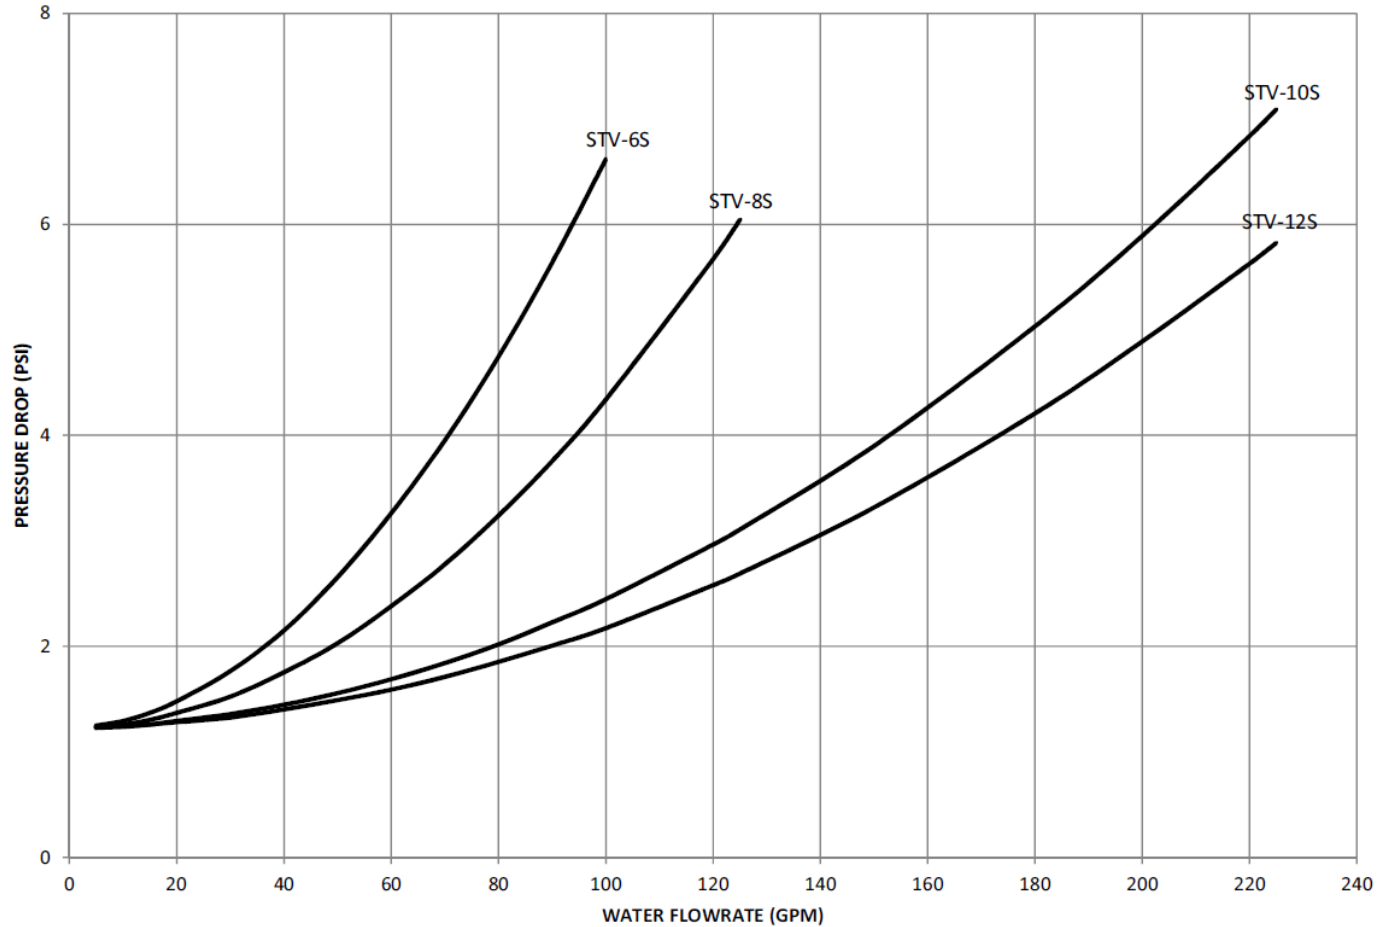

### ST SERIES WATER PRESSURE DROP CURVES

439 Main Road, Route 202, Towaco, NJ 07082  
Phone: 718-386-6666 • Toll- Free: 800-221-1522 • Fax: 718-386-7809  
Sales Inquiries: [sales@dhtnet.com](mailto:sales@dhtnet.com) • [www.dhtnet.com](http://www.dhtnet.com)